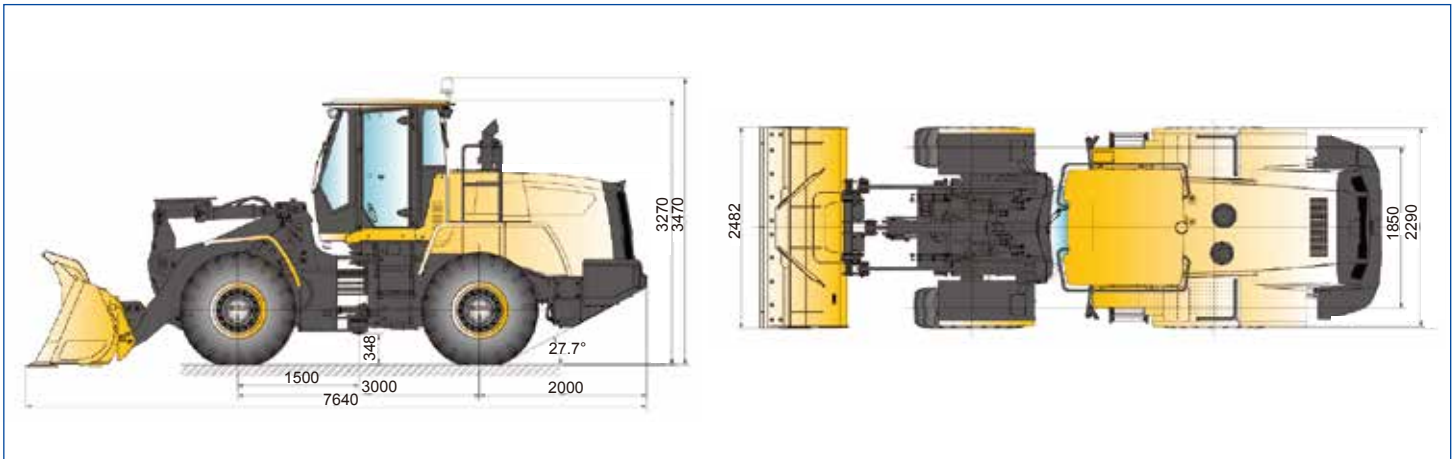

# XC938E

WHEEL LOADER

• INTELLIGENCE

• HIGH QUALITY

• HIGH PERFORMANCE

## Main Specifications

Item	Unit	Parameters
Rated bucket capacity	m <sup>3</sup>	1.9
Operating mass	kg	11000
Dumping height	mm	2930
Dumping reach	mm	1010
Overall length	mm	7640
Overall height	mm	3470
Bucket width	mm	2482
Maximum breakout force	kN	130
Maximum traction force	kN	97
Total cycle time	s	< 8.8
Engine rated power	kW	99
Traveling speed	Drive gear I/II/III/IV	7/13/24/36
	Reverse gear I/II/III	7/13/24

## Product Overview

- XC938E wheel loader is a new generation of loader. XCMG makes full use of Group's international R&D platform to integrate global technology research and development resources to create international advanced and completely independent intellectual property rights. This model is powerful, rugged, energy efficient, safe and comfortable, and easy to maintain. It is the preferred production equipment for various construction projects, gravel plants and municipal construction.
- XC938E is equipped with Euro V emission engine, ZF 4WG160 automatic transmission, ZF wet drive axle, electro-hydraulic proportional load sensitive hydraulic system. The whole machine has significant advantages in terms of reliability, energy saving, high efficiency and comfort, and has reached the international advanced level.

## Technical Characteristics

- Traction can reach 97kN, maximum breakout force can reach 130kN, total cycle time ≤ 8.8s, strong and efficient.
- The bucket can be equipped with a 1.8~2.5 m<sup>3</sup> bucket depending on the material and working conditions. It can also be equipped with a quick changer to quickly switch between different buckets and tools to meet the various needs of customers.